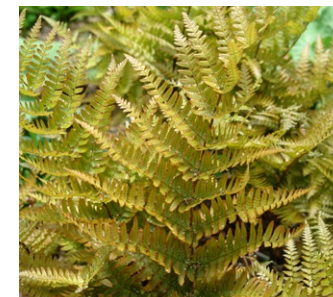

Dryopteris erythrosora 'Brilliance'